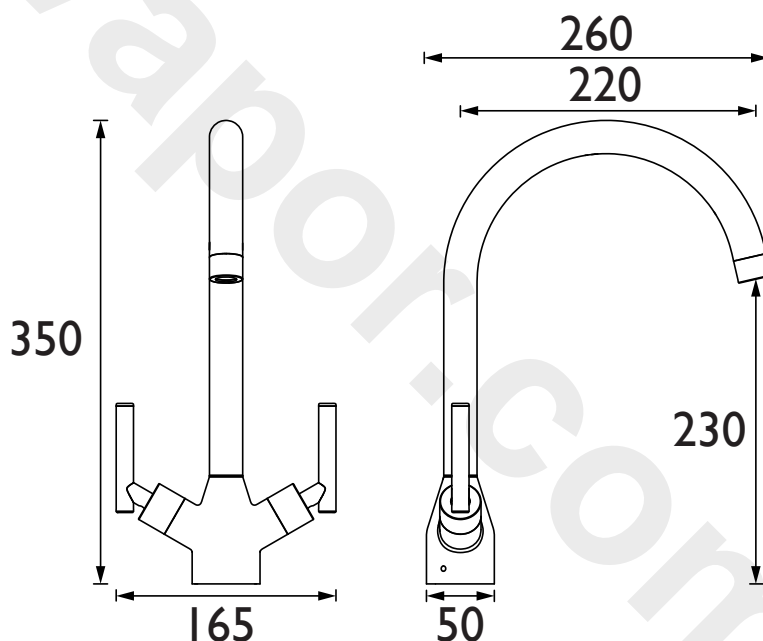

CHV EFSNK C

CHIVE Tap Range Chive Easyfit Sink Mixer Chrome

Features:

- Long life and easy to use 1/4 turn ceramic disc valves
- Metal fixing nut for added durability
- Easyfit base included
- Flexible tails included

Product Certifications:

WRAS Cert. Number: 1609025
WRAS Expiry Date: 30/09/2021

For more products, visit our website:
<http://www.bristan.com>

Specification

Product Type:	Kitchen Taps
Main Construction Material:	Brass
Mount Type:	Deck Mounted
Handle Type:	Lever Handles
Connection Inlet:	1/2" BSP Flexible Tails
Connection Outlet:	Flow Straightener
Number of Tap Holes:	1
Valve/Cartridge Type:	1/2" Ceramic Disc Valve
Plumbing System Requirements:	Suitable for all plumbing systems
Minimum Dynamic Pressure (bar):	0.3 bar
Maximum Dynamic Pressure (bar):	5.0 bar
Maximum Hot Water Temperature °C:	65°C
Maximum Static Pressure (bar):	10 bar
Flow Type:	Single Flow
Isolation Included:	Yes

Dimensions (measurements in mm)

Flow Rates (l/min)

System Pressure (bar)	0.3	0.5	1	2	3	5
CHV EFSNK C (mixed)	10.4	13.4	19	26.9	32.9	42.5

TECHNICAL DATA SHEET

BRISTAN

D4